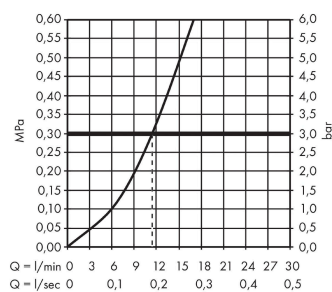

Focus M41

Single lever kitchen mixer 280, 1jet

Surface: **Chrome** Article Number: **31817000**

Description

product features

- handle can be positioned on the right or left
- ComfortZone 280
- swivel range adjustable in 3 steps 110°, 150° or 360°
- normal spray
- connection dimension: DN15
- maximum flow rate at 3 bar: 12 l/min
- ceramic cartridge
- connection type: G 3/8 connections
- temperature limitation adjustable
- suitable for continuous flow water heaters

Technology

Design awards

Product image

Scale drawing

Flowchart

Focus M41

Single lever kitchen mixer 280, 1jet

Surface: **Chrome** Article Number: **31817000**

Exploded Drawing

Year of production: >07/13

Focus M41

Single lever kitchen mixer 280, 1jet

Surface: **Chrome** Article Number: **31817000**

Spare part list

Year of production: >07/13

Pos.	Description	Article Number	Price	PU
1	spout cpl.	98489000	€ 103,17	1
2	aerator M18x1 (15 l/min)	98490000	€ 18,80	1
3	set of locating rings (110° / 150°)	98486000	€ 14,28	1
4	sealing set	92646000	€ 18,80	1
5	O-Ring 14x2,5	98189000	€ 3,33	1
6	screw	97662000	€ 8,69	1
7	axialring	97558000	€ 3,33	1
8	handle	98460000	€ 58,67	1
9	screw cover	96338000	€ 3,33	1
10	flange	95498000	€ 8,69	1
11	nut	97209000	€ 14,28	1
12	O-Ring 32x2	98193000	€ 3,33	1
13	cartridge, assy	92730000	€ 58,67	1
14	locking screw for handle	95140000	€ 5,36	1
15	seal	95008000	€ 8,69	1
16	support	97523000	€ 5,36	1
17	fixing set (Ø 34)	95049000	€ 14,28	1
18	lever collar	97548000	€ 3,33	1
19	connection hose 900 mm M8x0,75 G3/8	98758000	€ 28,92	1
20	O-ring 7x1,5	98422000	€ 3,33	1
21	sealing set	95581000	€ 5,36	1
a	set of locating rings (60° / 80°)	92259000	€ 18,80	1