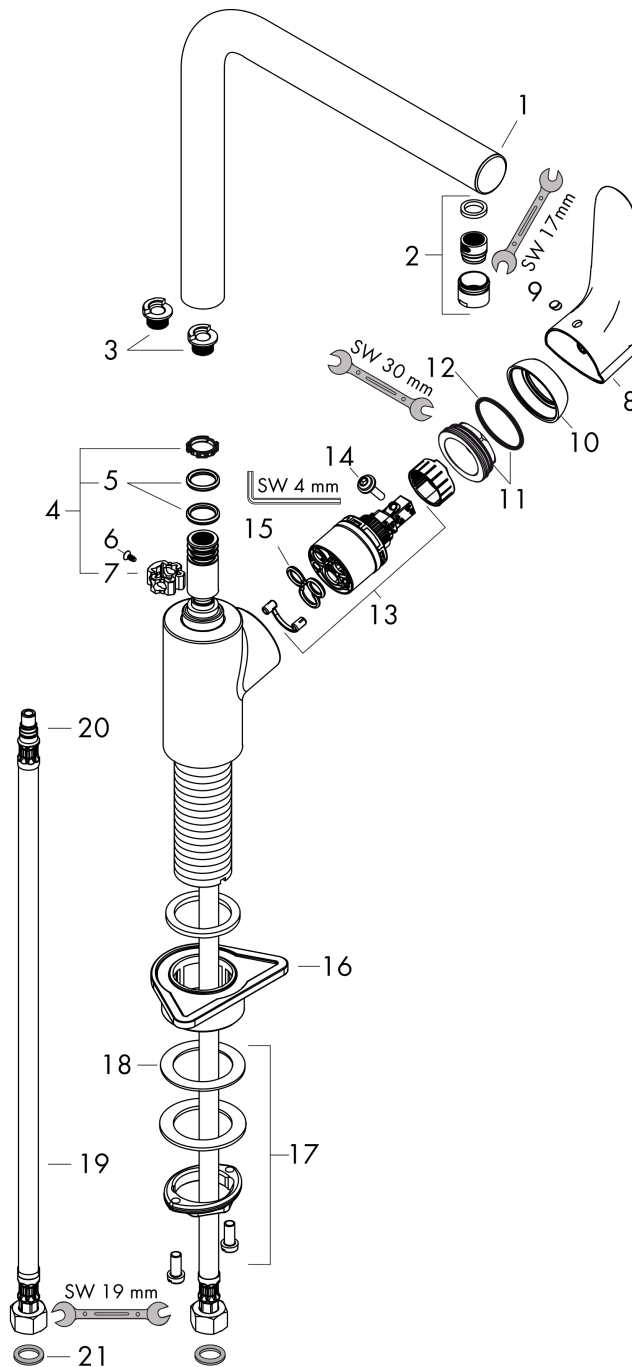

Focus M41

Single lever kitchen mixer 280, 1jet

Surface: **Chrome** Article Number: **31817000**

Description

product features

- handle can be positioned on the right or left
- ComfortZone 280
- swivel range adjustable in 3 steps 110°, 150° or 360°
- normal spray
- connection dimension: DN15
- maximum flow rate at 3 bar: 12 l/min
- ceramic cartridge
- connection type: G 3/8 connections
- temperature limitation adjustable
- suitable for continuous flow water heaters

Technology

Design awards

Product image

Scale drawing

Flowchart

Focus M41

Single lever kitchen mixer 280, 1jet

Surface: **Chrome** Article Number: **31817000**

Exploded Drawing

Year of production: >07/13

Focus M41

Single lever kitchen mixer 280, 1jet

Surface: **Chrome** Article Number: **31817000**

Spare part list

Year of production: >07/13

Pos.	Description	Article Number	Price	PU
1	spout cpl.	98489000	€ 103,17	1
2	aerator M18x1 (15 l/min)	98490000	€ 18,80	1
3	set of locating rings (110° / 150°)	98486000	€ 14,28	1
4	sealing set	92646000	€ 18,80	1
5	O-Ring 14x2,5	98189000	€ 3,33	1
6	screw	97662000	€ 8,69	1
7	axialring	97558000	€ 3,33	1
8	handle	98460000	€ 58,67	1
9	screw cover	96338000	€ 3,33	1
10	flange	95498000	€ 8,69	1
11	nut	97209000	€ 14,28	1
12	O-Ring 32x2	98193000	€ 3,33	1
13	cartridge, assy	92730000	€ 58,67	1
14	locking screw for handle	95140000	€ 5,36	1
15	seal	95008000	€ 8,69	1
16	support	97523000	€ 5,36	1
17	fixing set (Ø 34)	95049000	€ 14,28	1
18	lever collar	97548000	€ 3,33	1
19	connection hose 900 mm M8x0,75 G3/8	98758000	€ 28,92	1
20	O-ring 7x1,5	98422000	€ 3,33	1
21	sealing set	95581000	€ 5,36	1
a	set of locating rings (60° / 80°)	92259000	€ 18,80	1