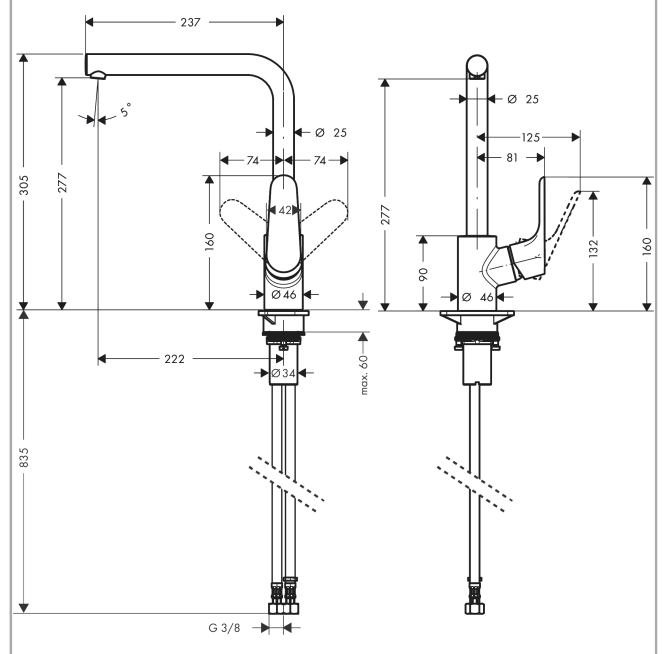

Focus M41

Single lever kitchen mixer 280, 1jet

Surface: **Chrome** Article Number: **31817000**

Description

product features

- handle can be positioned on the right or left
- ComfortZone 280
- swivel range adjustable in 3 steps 110°, 150° or 360°
- normal spray
- connection dimension: DN15
- maximum flow rate at 3 bar: 12 l/min
- ceramic cartridge
- connection type: G 3/8 connections
- temperature limitation adjustable
- suitable for continuous flow water heaters

Technology

Design awards

Product image

Scale drawing

Flowchart

Focus M41

Single lever kitchen mixer 280, 1jet

Surface: **Chrome** Article Number: **31817000**

Exploded Drawing

Year of production: >07/13

Focus M41

Single lever kitchen mixer 280, 1jet

Surface: **Chrome** Article Number: **31817000**

Spare part list

Year of production: >07/13

Pos.	Description	Article Number	Price	PU
1	spout cpl.	98489000	€ 103,17	1
2	aerator M18x1 (15 l/min)	98490000	€ 18,80	1
3	set of locating rings (110° / 150°)	98486000	€ 14,28	1
4	sealing set	92646000	€ 18,80	1
5	O-Ring 14x2,5	98189000	€ 3,33	1
6	screw	97662000	€ 8,69	1
7	axialring	97558000	€ 3,33	1
8	handle	98460000	€ 58,67	1
9	screw cover	96338000	€ 3,33	1
10	flange	95498000	€ 8,69	1
11	nut	97209000	€ 14,28	1
12	O-Ring 32x2	98193000	€ 3,33	1
13	cartridge, assy	92730000	€ 58,67	1
14	locking screw for handle	95140000	€ 5,36	1
15	seal	95008000	€ 8,69	1
16	support	97523000	€ 5,36	1
17	fixing set (Ø 34)	95049000	€ 14,28	1
18	lever collar	97548000	€ 3,33	1
19	connection hose 900 mm M8x0,75 G3/8	98758000	€ 28,92	1
20	O-ring 7x1,5	98422000	€ 3,33	1
21	sealing set	95581000	€ 5,36	1
a	set of locating rings (60° / 80°)	92259000	€ 18,80	1